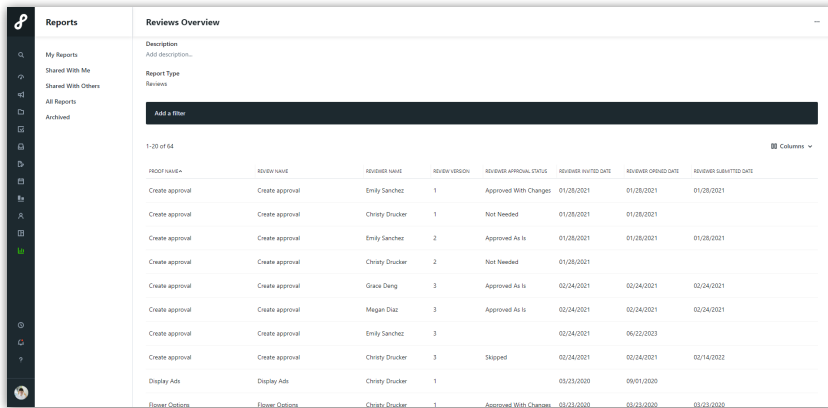

Reviews Report

Published on 01/27/2022

The review and approval stage is often the biggest bottleneck in a creative project. With the **Reviews Report** in Lytho Workflow, you can get detailed information about your reviews, allowing you to streamline your review and approval process by identifying the source of delays or bottlenecks. The report also provides data to confirm your team is meeting SLAs and has the necessary audit trail of approvals, answering the eternal question: *Who submitted which approval and when did they submit it?*

Available Columns & Filters

	Available Columns	Available Filters
# of Reviewer Comments	✓	
Archived Status	✓	✓
Campaign ID	✓	
Campaign Name	✓	
Overall Version Status	✓	✓
Project ID	✓	
Project Custom Fields	✓	✓
Project Name	✓	
Project Status	✓	✓
Proof Completed Date	✓	
Proof Due Date	✓	
Proof Name	✓ (Selected By Default)	

	Available Columns	Available Filters
Proof Sent Date		✓
Proof Start Date	✓	
Proof Status	✓	✓
Review Deadline	✓	✓
Review Name	✓ (Selected By Default)	
Review Version	✓ (Selected By Default)	
Reviewer Approval Status	✓ (Selected By Default)	
Reviewer Duration*	✓	✓
Reviewer Invited Date	✓	✓
Reviewer Name	✓ (Selected By Default)	
Reviewer Opened Date	✓	✓
Reviewer Submitted Date	✓	✓
Reviewer Type	✓	✓
Review Deadline	✓	✓
Route Tier #	✓	
Route Tier Deadline	✓	
Task ID	✓	
Total # of Assets	✓	
Total # of Pages	✓	
Version Sent Date	✓	✓