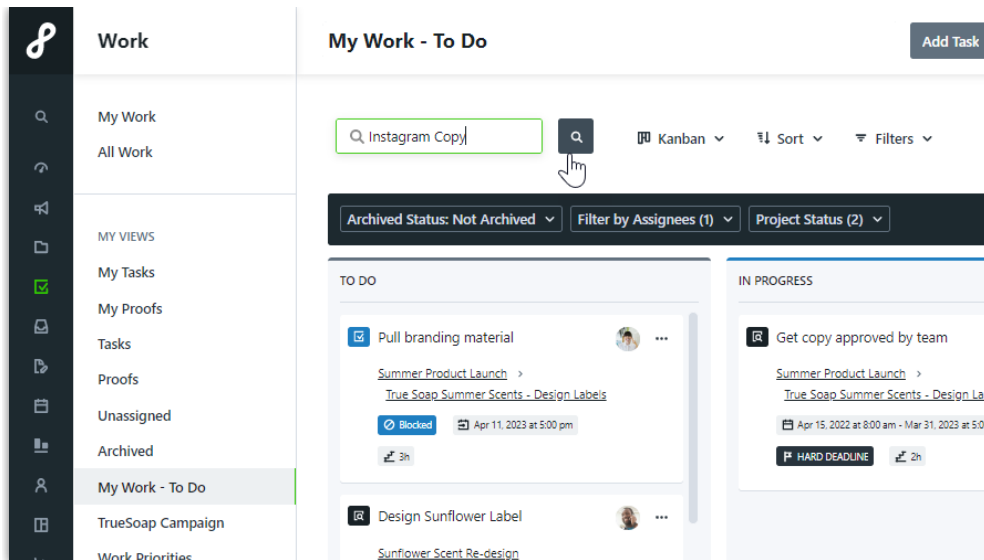

### Bulk Date Shifting

Scope often changes for creative teams, and the ability to make quick and accurate updates to date fields across multiple work items saves time, ensures alignment, and encourages adoption. Now with [bulk actions in table views](https://guide.lytho.com/help/table-views#bulk-actions-in-table-views) (<https://guide.lytho.com/help/table-views#bulk-actions-in-table-views>), you can shift the start and due dates of multiple work items at once. Leverage custom views for whole projects and campaigns to seamlessly adjust timelines when you need to.

The screenshot shows a table view interface with a modal open for bulk date shifting. The table has columns for 'WORK NAME', 'START DATE & TIME', and 'DUE DATE & TIME'. Four work items are selected, each with a green checkmark: '1st draft of copy due', 'Get copy approved by team', 'Pull Images for Social Ad', and 'Send deliverable to requester'. The modal, titled 'Shift Dates', contains a 'Start & Due Dates' dropdown set to 'Forward', a 'Days' dropdown set to '10', and a 'Send Notifications' checkbox which is checked. A green 'Review' button is located at the bottom right of the modal. The bottom of the interface shows '4 Work Items Selected' and a 'Dates' icon.

### Search in Work Views

Search for work items within the views you prefer. A search bar in Work views allows you to search on the Work Name column to easily find the items you're looking for without having to leave your favorite table, list, or kanban view.